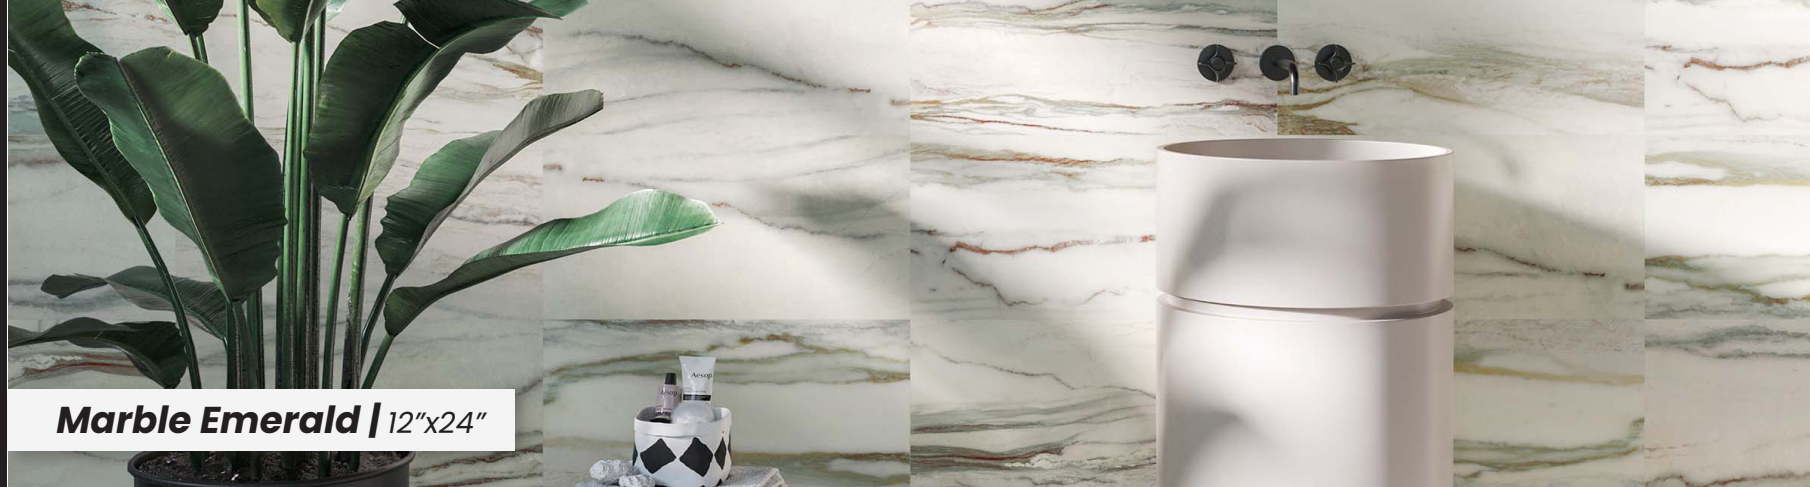

### SIZES

12"x24"	
24"x48"	
47"x110"	

4" Hexagon Mosaic

Intreccio Mosaic

Wayne Tile Company

**Marble Emerald | 12"x24"**