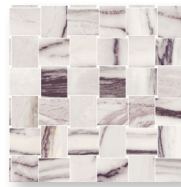

#### Marble Emerald

**12"x24"** | Matte & Polished  
**24"x48"** | Polished

**4" Hexagon Mosaic** | Polished  
**Intreccio** | Matte

#### Marble Indigo

**12"x24"** | Matte & Polished  
**24"x48"** | Polished

**4" Hexagon Mosaic** | Polished  
**Intreccio** | Matte

#### Marble Purple

**12"x24"** | Matte & Polished  
**24"x48"** | Polished  
**47"x110"** | Polished

**4" Hexagon Mosaic** | Polished  
**Intreccio** | Matte