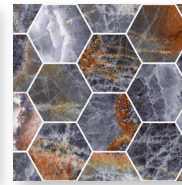

#### Marble Purple

**12"x24"** | Matte & Polished  
**24"x48"** | Polished  
**47"x110"** | Polished

**4" Hexagon Mosaic** | Polished  
**Intreccio** | Matte

#### Onyx Emerald

**12"x24"** | Polished  
**4" Hexagon Mosaic** | Polished

**24"x48"** | Polished

#### Onyx Indigo

**12"x24"** | Polished  
**4" Hexagon Mosaic** | Polished

**24"x48"** | Polished