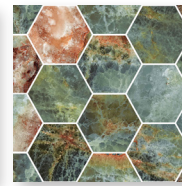

#### Marble Indigo

**12"x24"** | Matte & Polished  
**24"x48"** | Polished

**4" Hexagon Mosaic** | Polished  
**Intreccio** | Matte

#### Marble Purple

**12"x24"** | Matte & Polished  
**24"x48"** | Polished  
**47"x110"** | Polished

**4" Hexagon Mosaic** | Polished  
**Intreccio** | Matte

#### Onyx Emerald

**12"x24"** | Polished  
**4" Hexagon Mosaic** | Polished

**24"x48"** | Polished